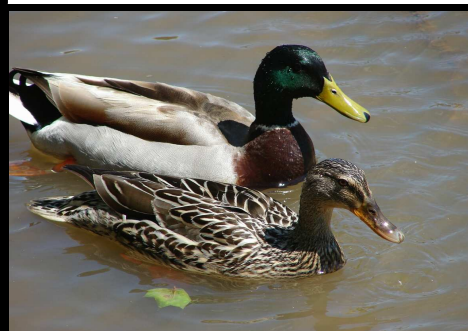

# COMMON BIRDS OF THE TIDAL THAMES

## Plant and invertebrate eating birds

Teal

Egyptian Goose

Coot

Tufted Duck

Mallard

Moorhen

## Scavengers

Crow

Common Gull

Black Headed Gull